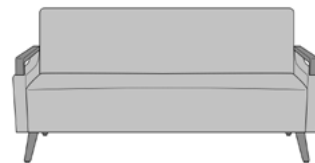

CNST311
70W 28.5D 35H
24.5AH