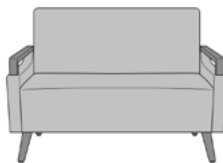

CNST211
50W 28.5D 35H
24.5AH