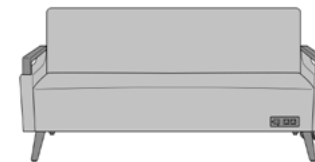

CNST311PG1
70W 28.5D 35H
24.5AH

kwalu | Furnishing the Future™

6160 Peachtree Dunwoody Rd. Building C, Atlanta, GA 30328

1-877-MY-KWALU kwalu.com